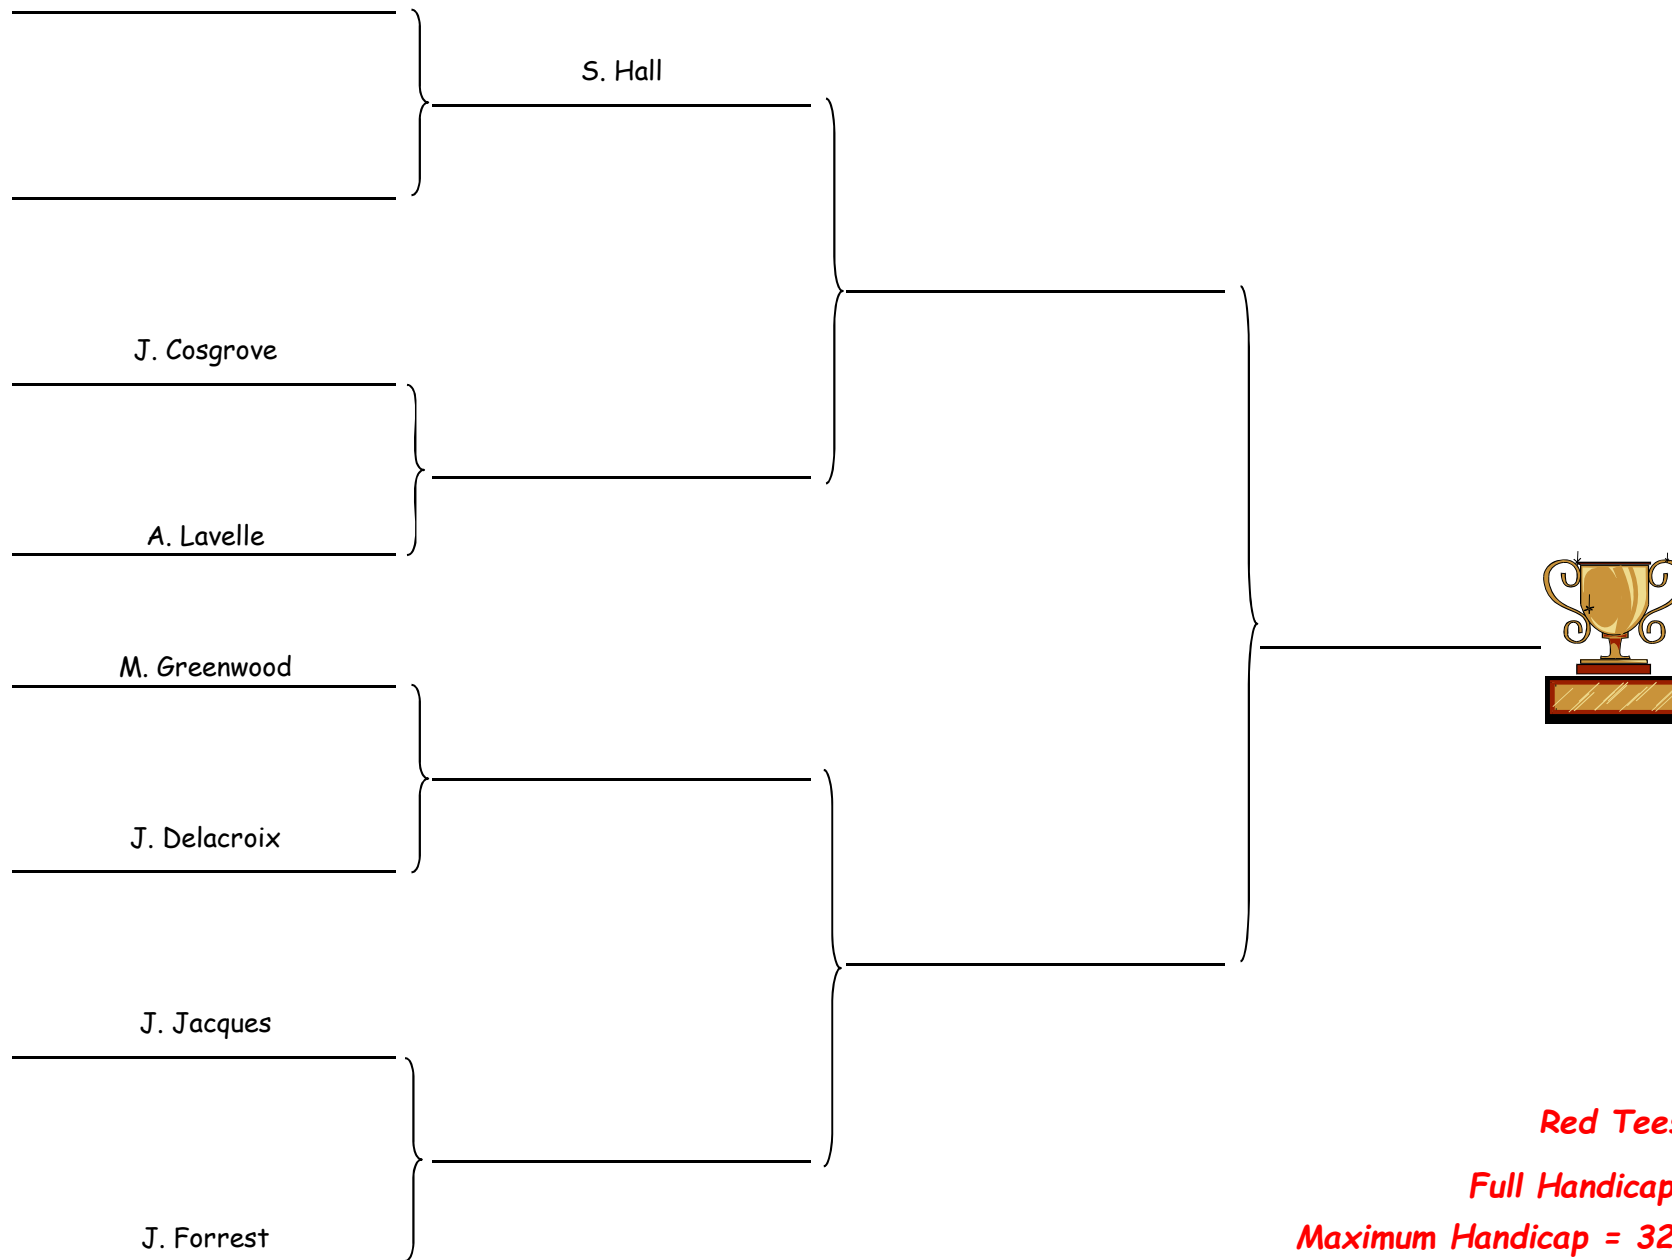

1st Round to be played by July 16th

Semi Final to be played by September 3rd

Final to be played by October 8th

2017 Ladies' Matchplay Champion

1st Round to be played by July 2nd

2nd Round to be played by August 6th